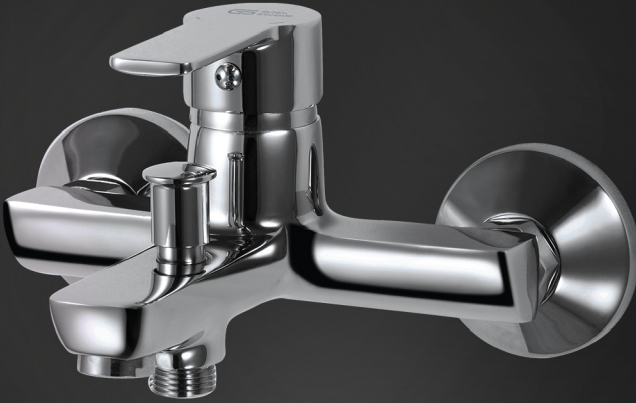

GS GLOBAL
STANDARD

Sky

Family

Model Code

GS L1071-ND-CP

خلاط بانيو يد واحدة

Single Lever Wall Mount Bath & Shower Mixer

CP GP BP RCP

Product Family : Sky

Product Code : GS L 1071-CP

Product Color : Nickel chrome plated

Product Type : Shower Mixer

Main Material : Brass

Available Color : CP GP BP PCP