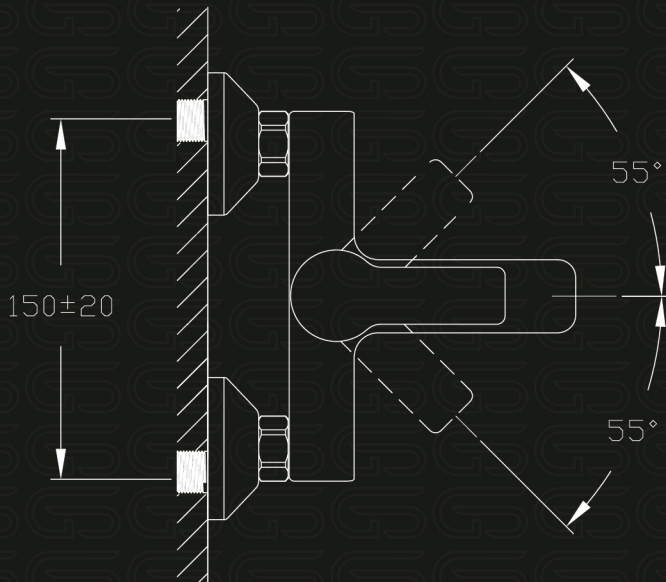

GS GLOBAL
STANDARD

Sky

Family

Model Code

GS L1071-ND-CP

خلاط بانيو يد واحدة

Single Lever Wall Mount Bath & Shower Mixer

CP GP BP RCP

Product Family : Sky

Product Code : GS L 1071-CP

Product Color : Nickel chrome plated

Product Type : Shower Mixer

Main Material : Brass

Available Color : CP GP BP PCP