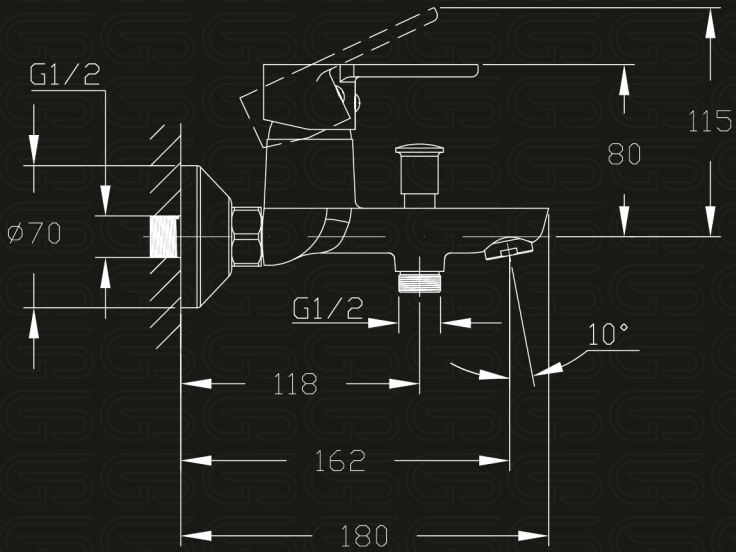

GS GLOBAL
STANDARD

Sky

Family

Model Code

GS L1071-ND-CP

خلاط بانيو يد واحدة

Single Lever Wall Mount Bath & Shower Mixer

CP GP BP RCP

Product Family : Sky

Product Code : GS L 1071-CP

Product Color : Nickel chrome plated

Product Type : Shower Mixer

Main Material : Brass

Available Color : CP GP BP PCP